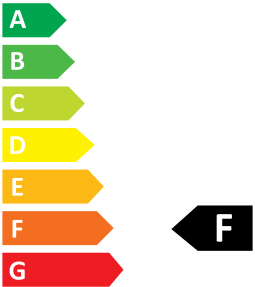

ENERG

OASE

57764

15
kWh/1000h

2019/2015

Technical Data

Luminous Flux (lm) **1250**
Colour temperature (Kelvin) **3000**
Half-peak Divergence (Degrees) **45**
Lifetime (h) **50000**
Power (W) **15**
Voltage Supply (V) **24 V DC**
Standby Power (W) **No**
Standby Conditions (W) **No**
CRI **80**
Dimmable **No**