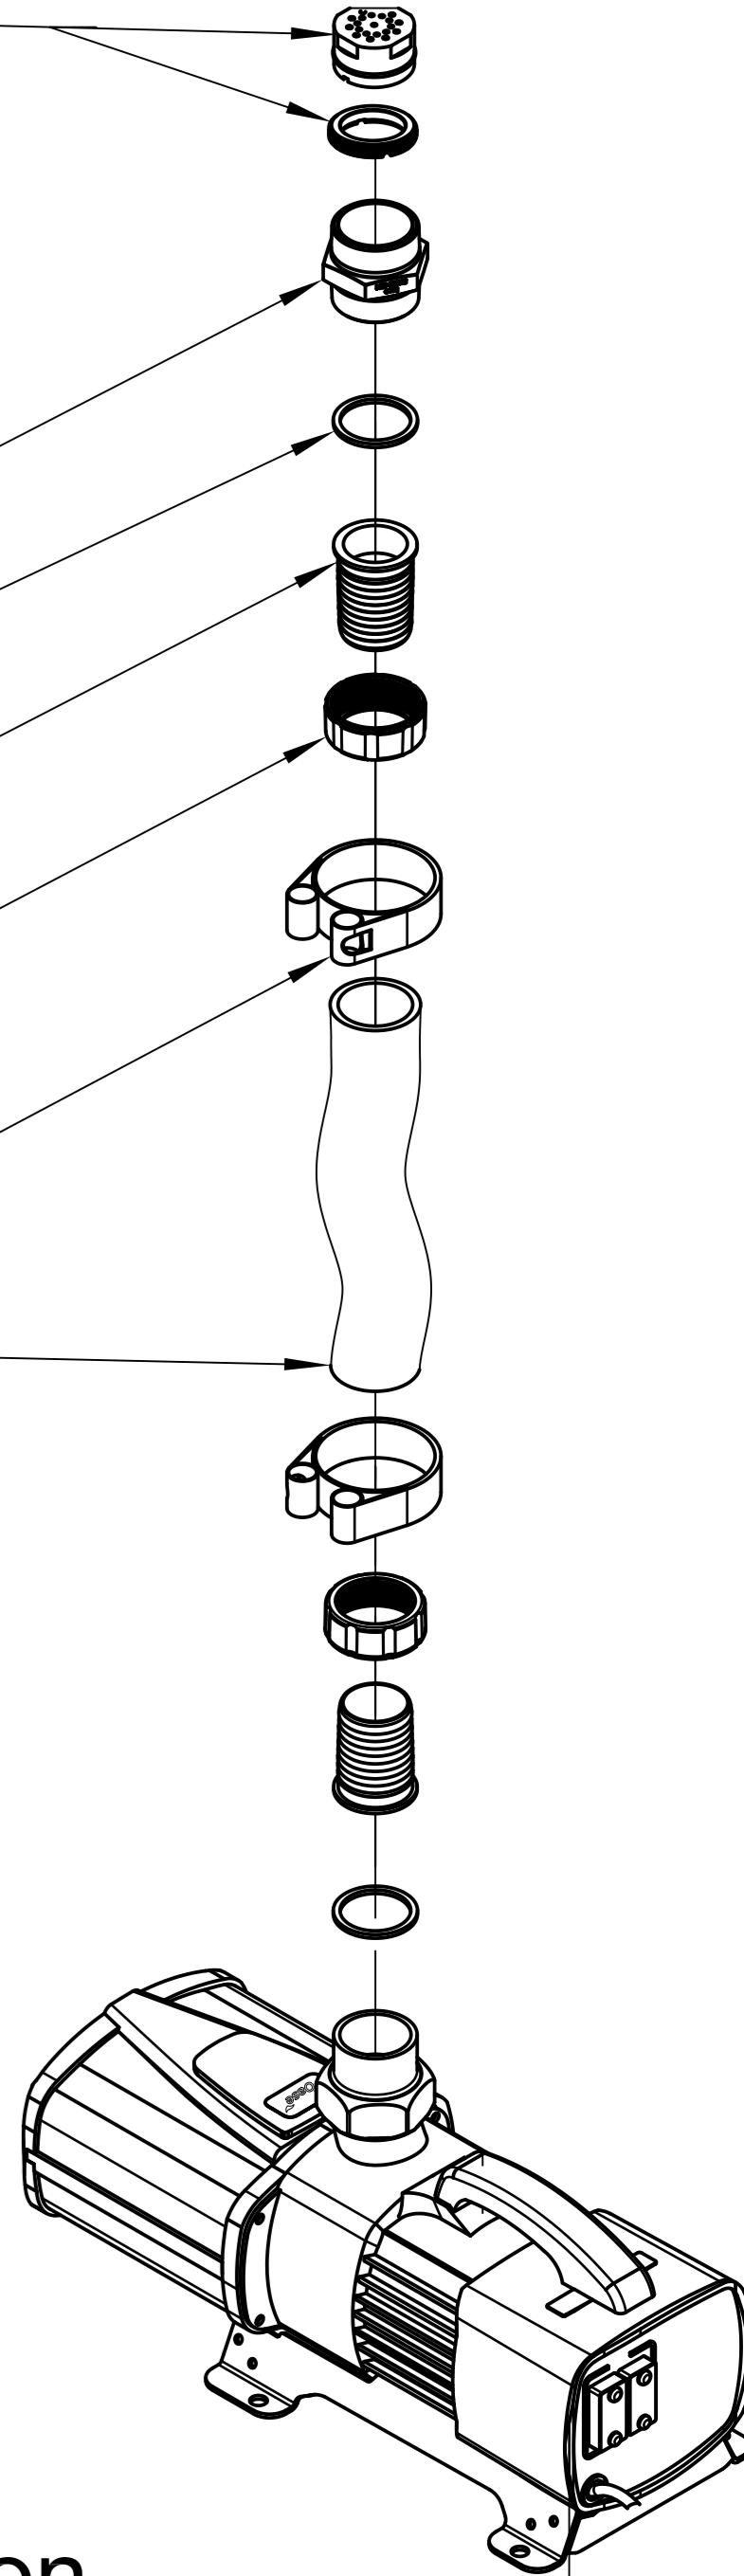

ProfiPlane LED XL RGB Spot / DMX / 02 (73005)

LED XL EasyFit Nozzle (76460)

Double Nipple 2" (51024)

2x Flat Sealing (28981)

2x Hose Sleeve (10596)

2x Union Nut 2" (12097)

2x Hose Clamp 2"

Hose 2"

min.580

Ø330

proposal for design only, not for production