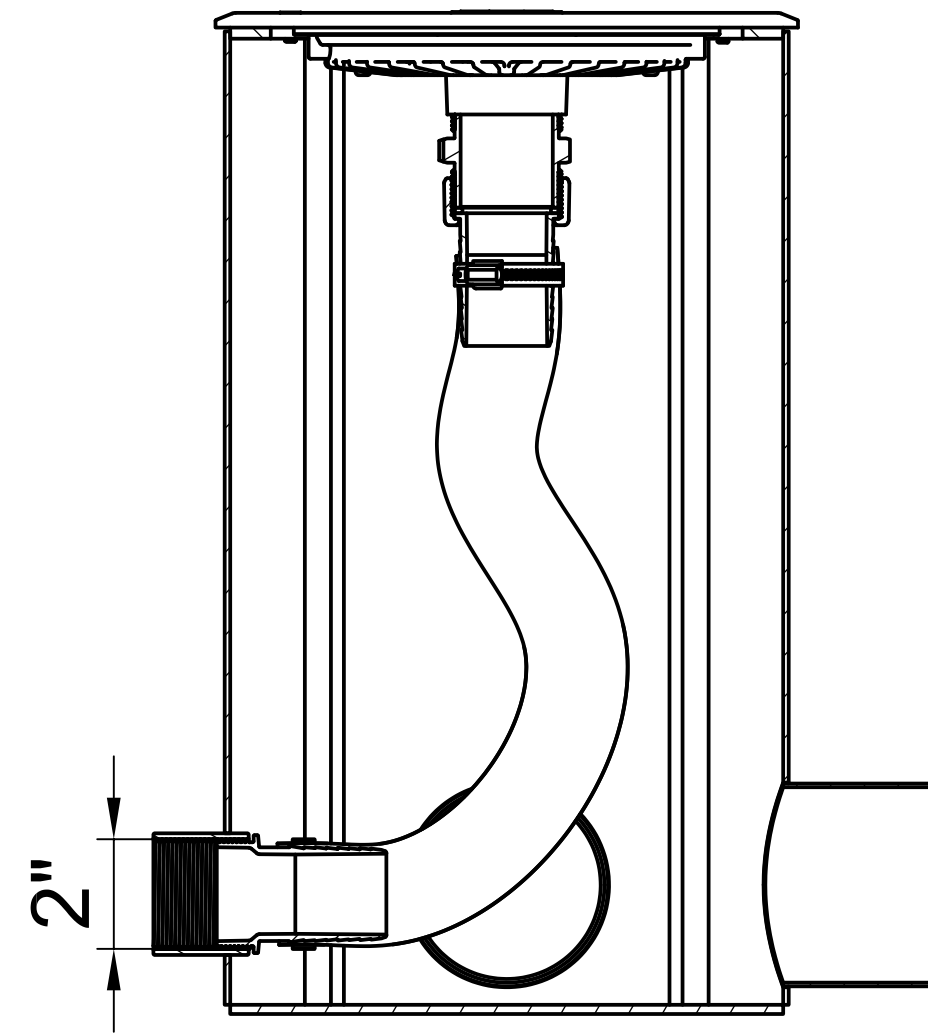

Oase

ProfiPlane LED XL RGB Spot / DMX / 02 (73005)

LED XL EasyFit Nozzle (76460)

Double Nipple 2" (51024)

2x Flat Sealing (28981)

Hose Sleeve (10596)

Union Nut 2" (12097)

2x Hose Clamp 2"

Hose 2"

chamber (58902)

Hose Sleeve (15465)

proposal for design only, not for production