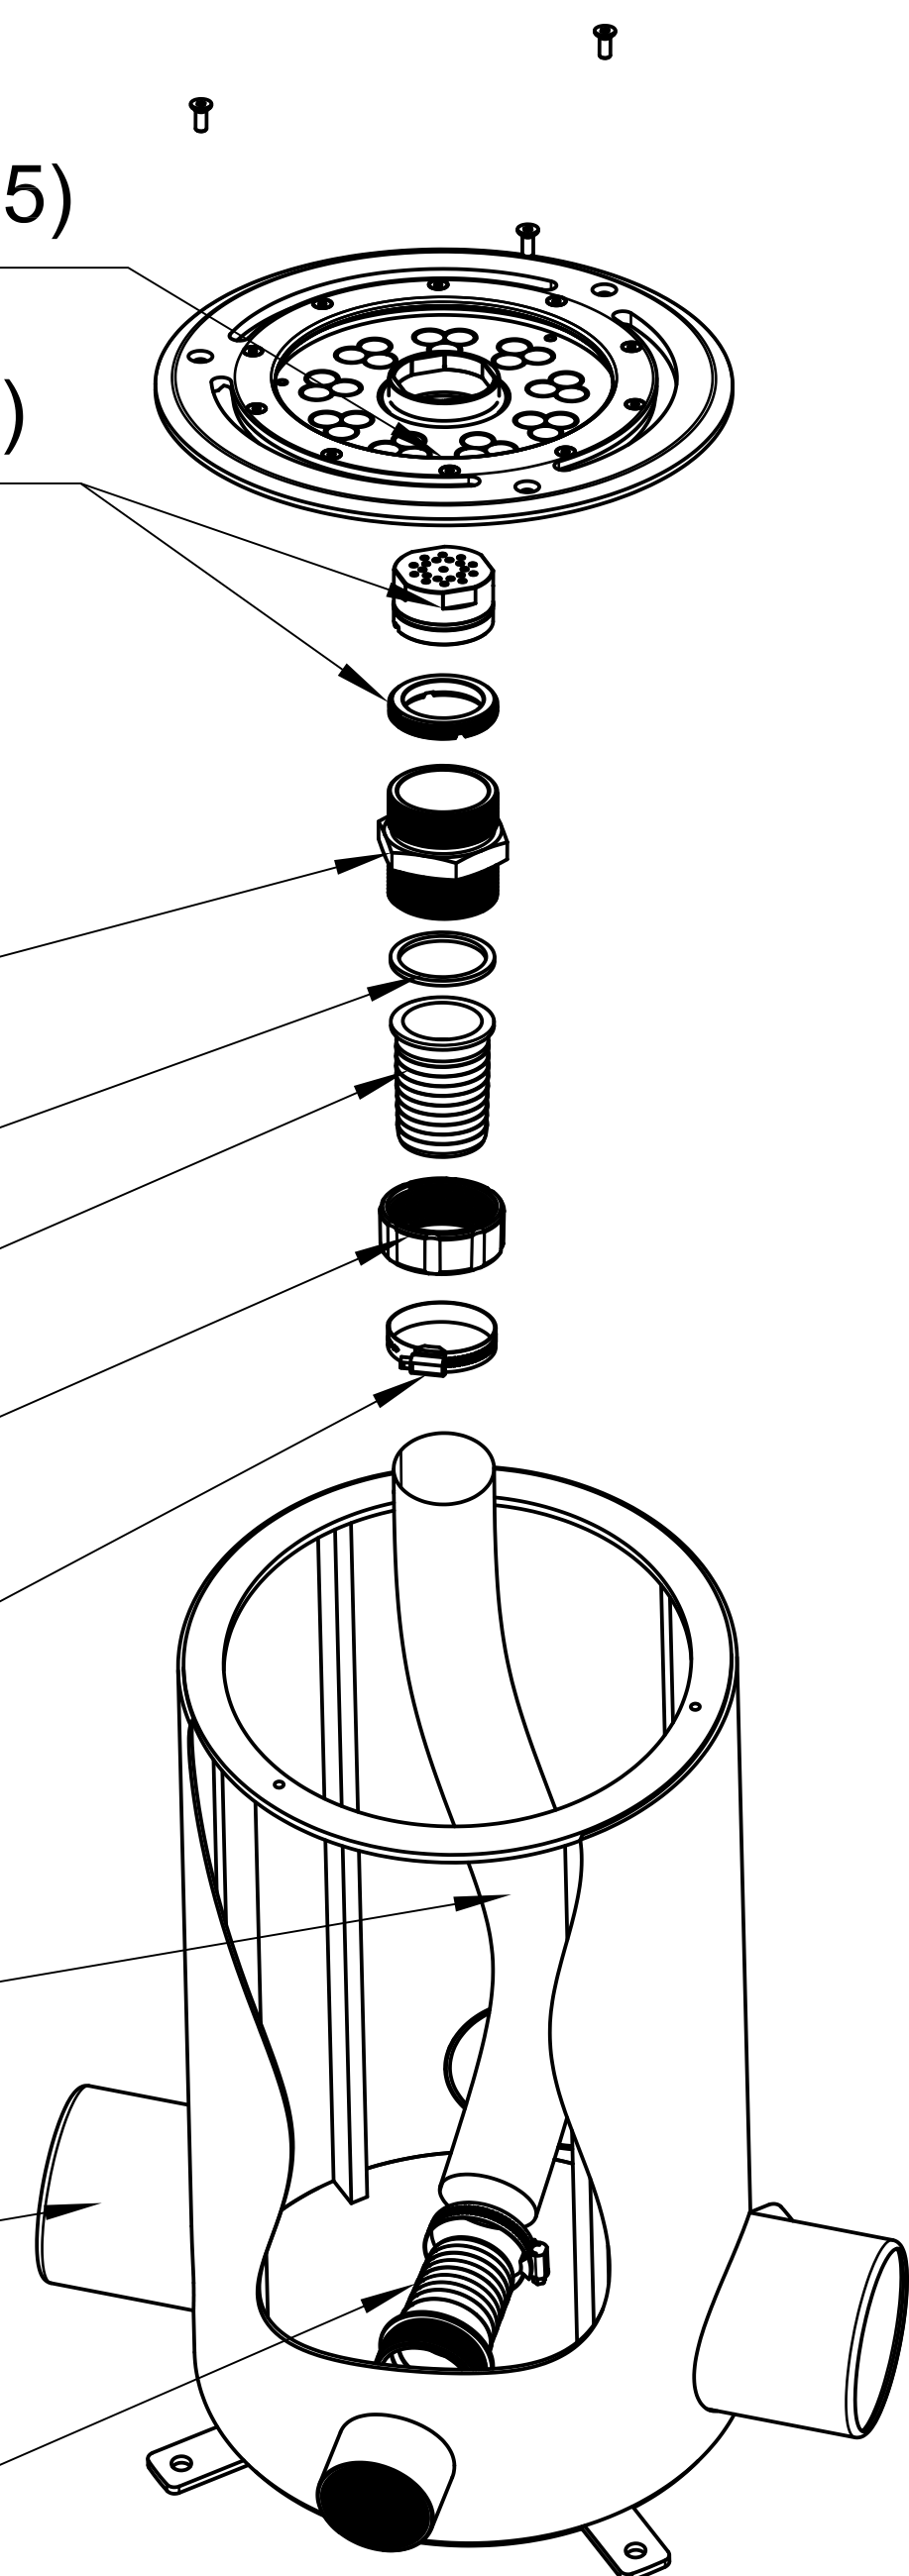

Oase

ProfiPlane LED XL RGB Spot / DMX / 02 (73005)

LED XL EasyFit Nozzle (76460)

Double Nipple 2" (51024)

2x Flat Sealing (28981)

Hose Sleeve (10596)

Union Nut 2" (12097)

2x Hose Clamp 2"

Hose 2"

chamber (58902)

Hose Sleeve (15465)

proposal for design only, not for production