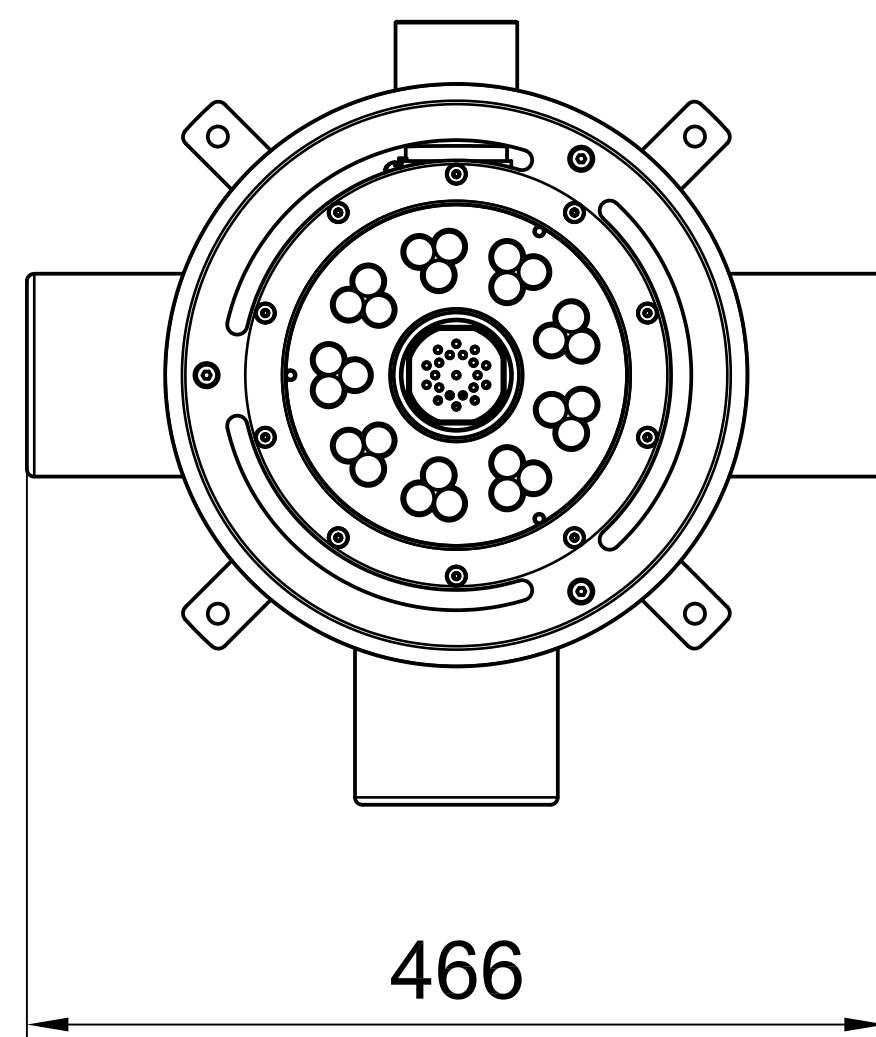

Oase

ProfiPlane LED XL RGB Spot / DMX / 02 (73005)

LED XL EasyFit Nozzle (76460)

Double Nipple 2" (51024)

2x Flat Sealing (28981)

Hose Sleeve (10596)

Union Nut 2" (12097)

2x Hose Clamp 2"

Hose 2"

chamber (58902)

Hose Sleeve (15465)

proposal for design only, not for production