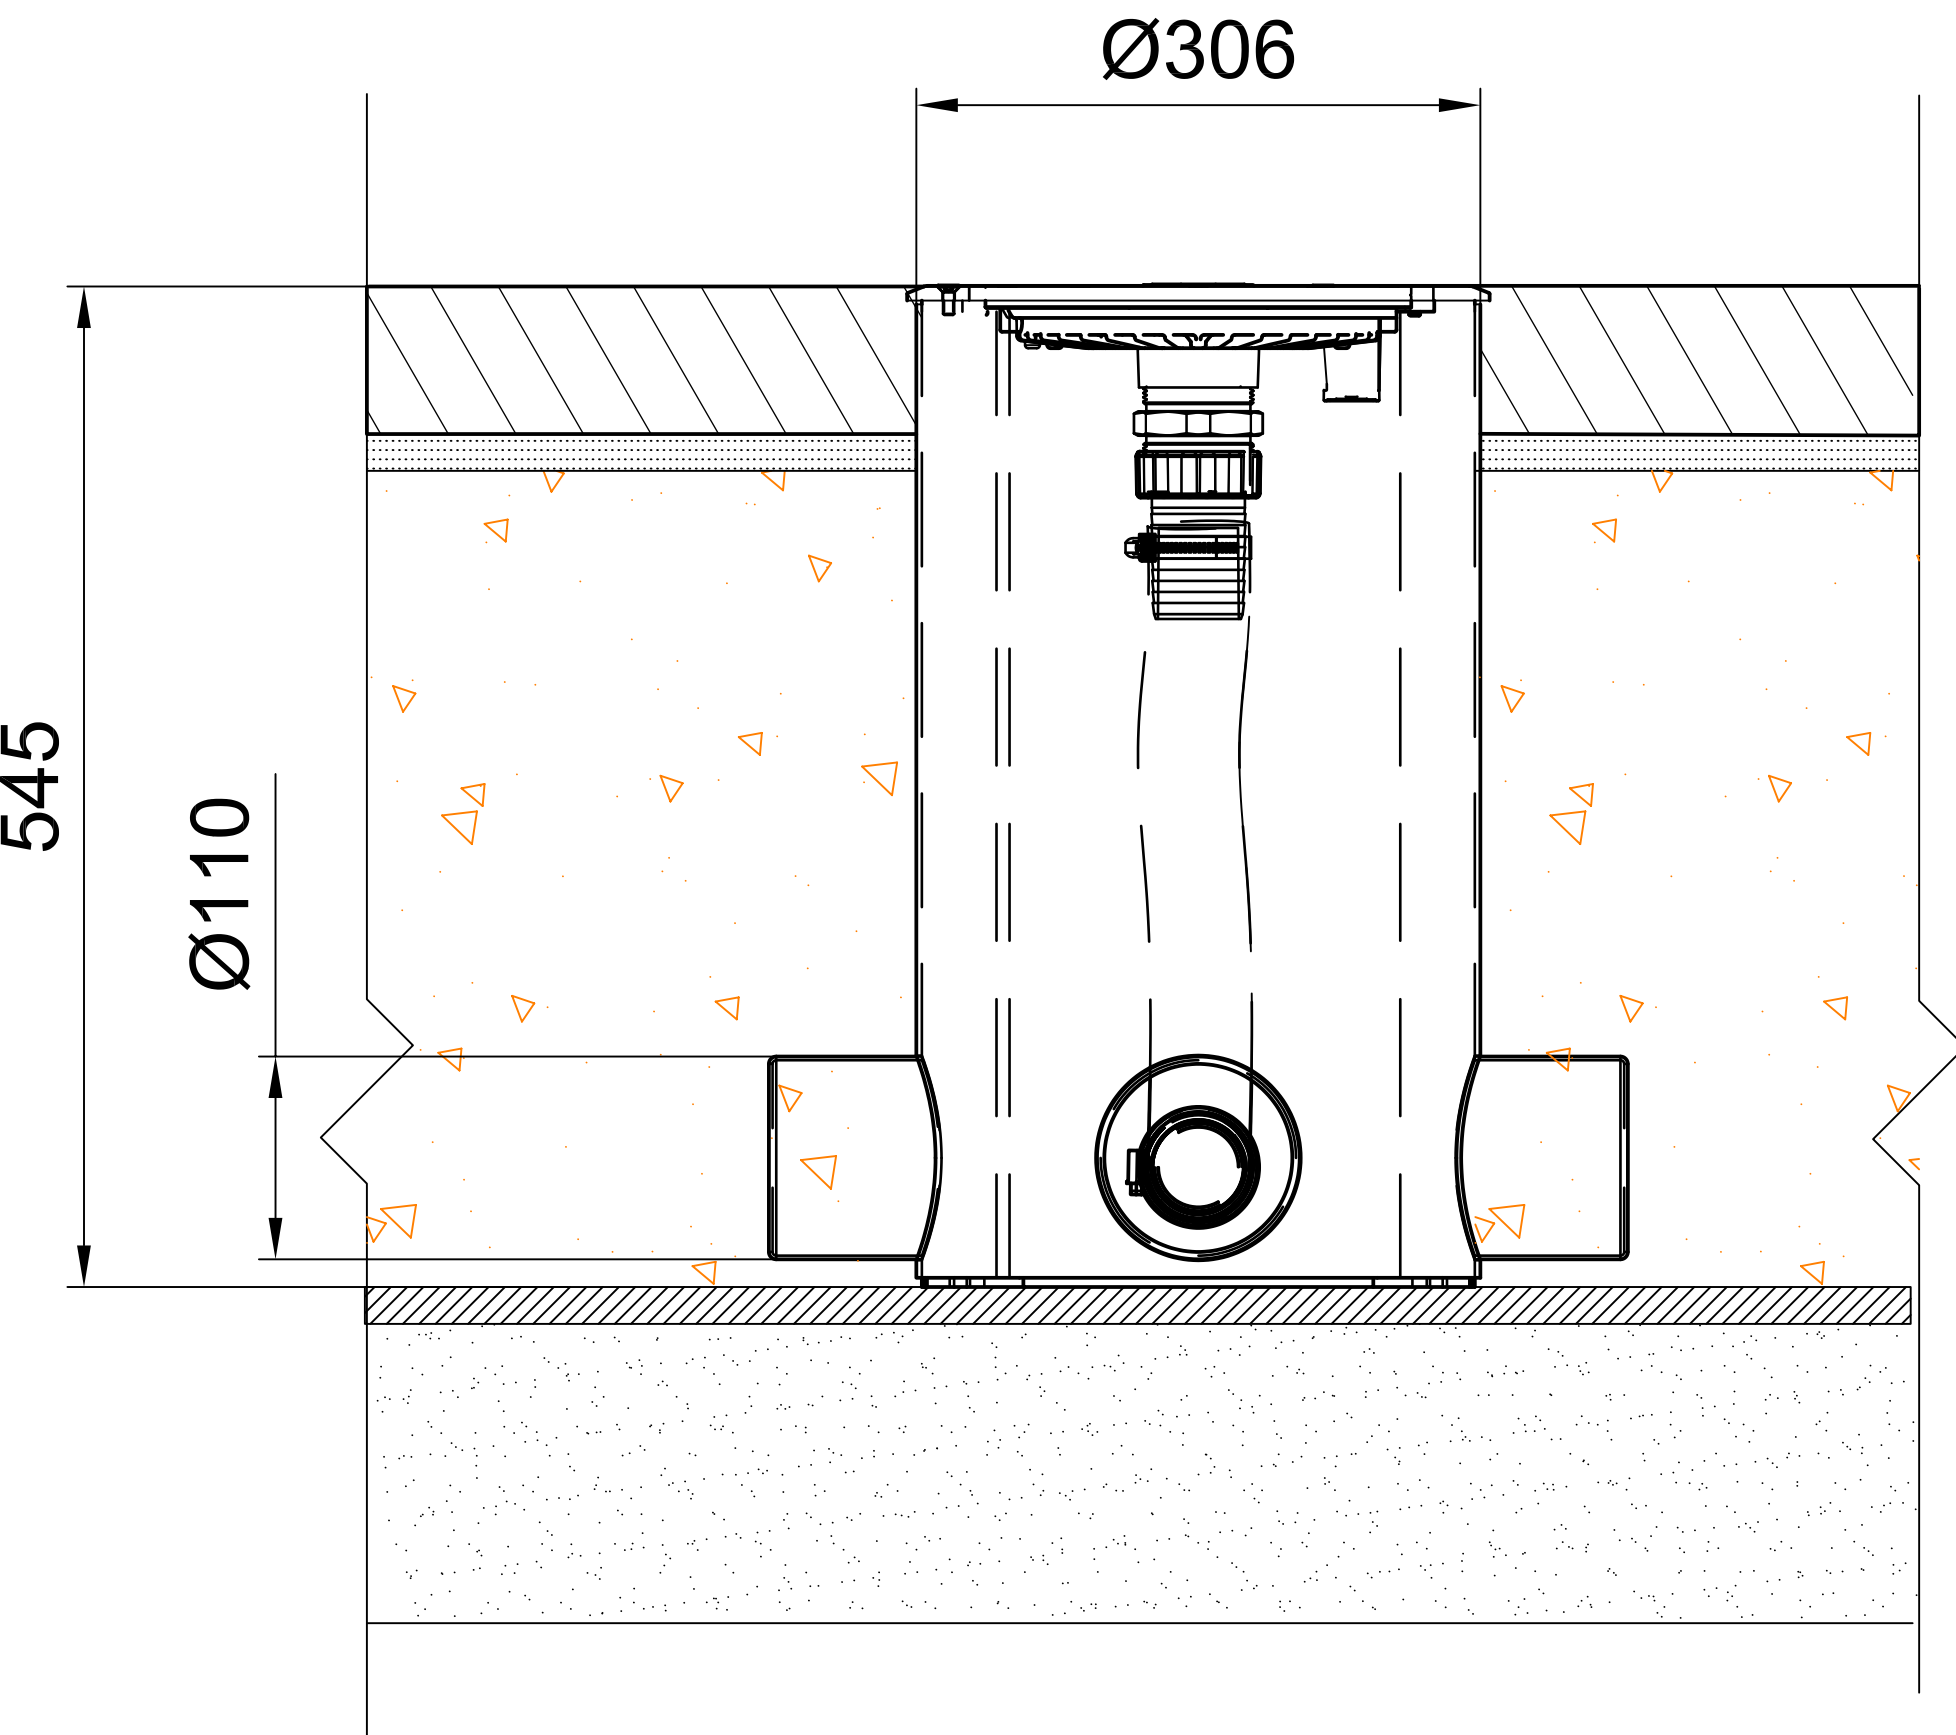

Oase

ProfiPlane LED XL RGB Spot / DMX / 02 (73005)

LED XL EasyFit Nozzle (76460)

Double Nipple 2" (51024)

2x Flat Sealing (28981)

Hose Sleeve (10596)

Union Nut 2" (12097)

2x Hose Clamp 2"

Hose 2"

chamber (58902)

Hose Sleeve (15465)

proposal for design only, not for production