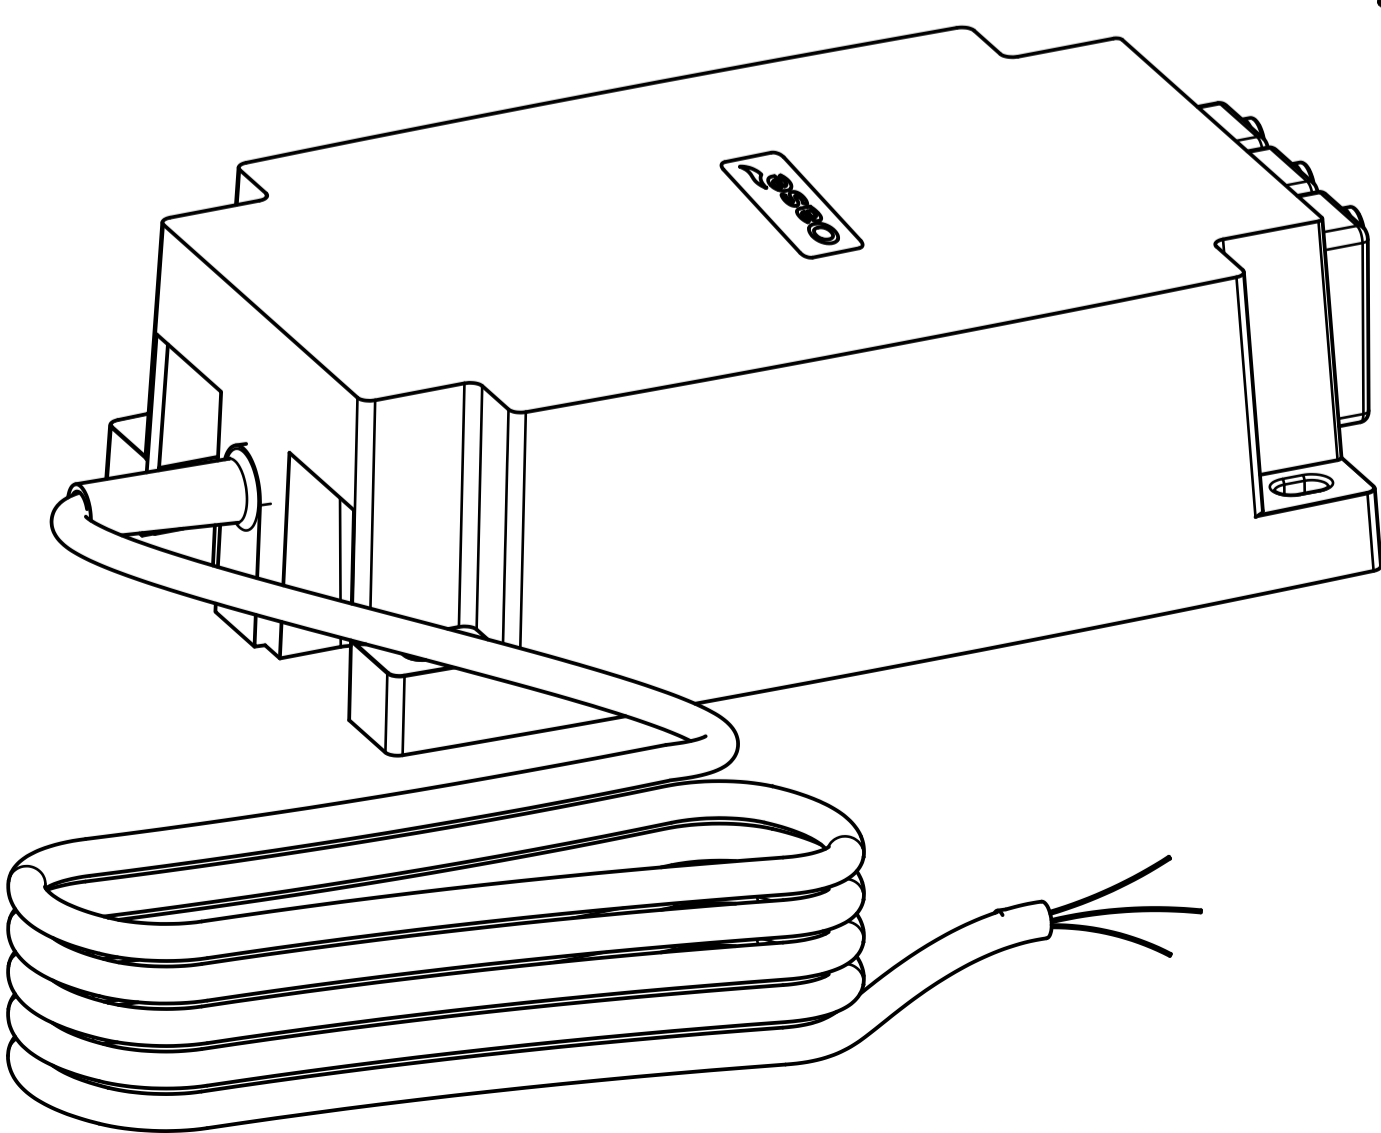

ProfiLux LED S W /01

Power connection Box 24V

ProfiLux LED S W /01

Underwater Power Supply
250/24V/01

Max. 1 connection box per line