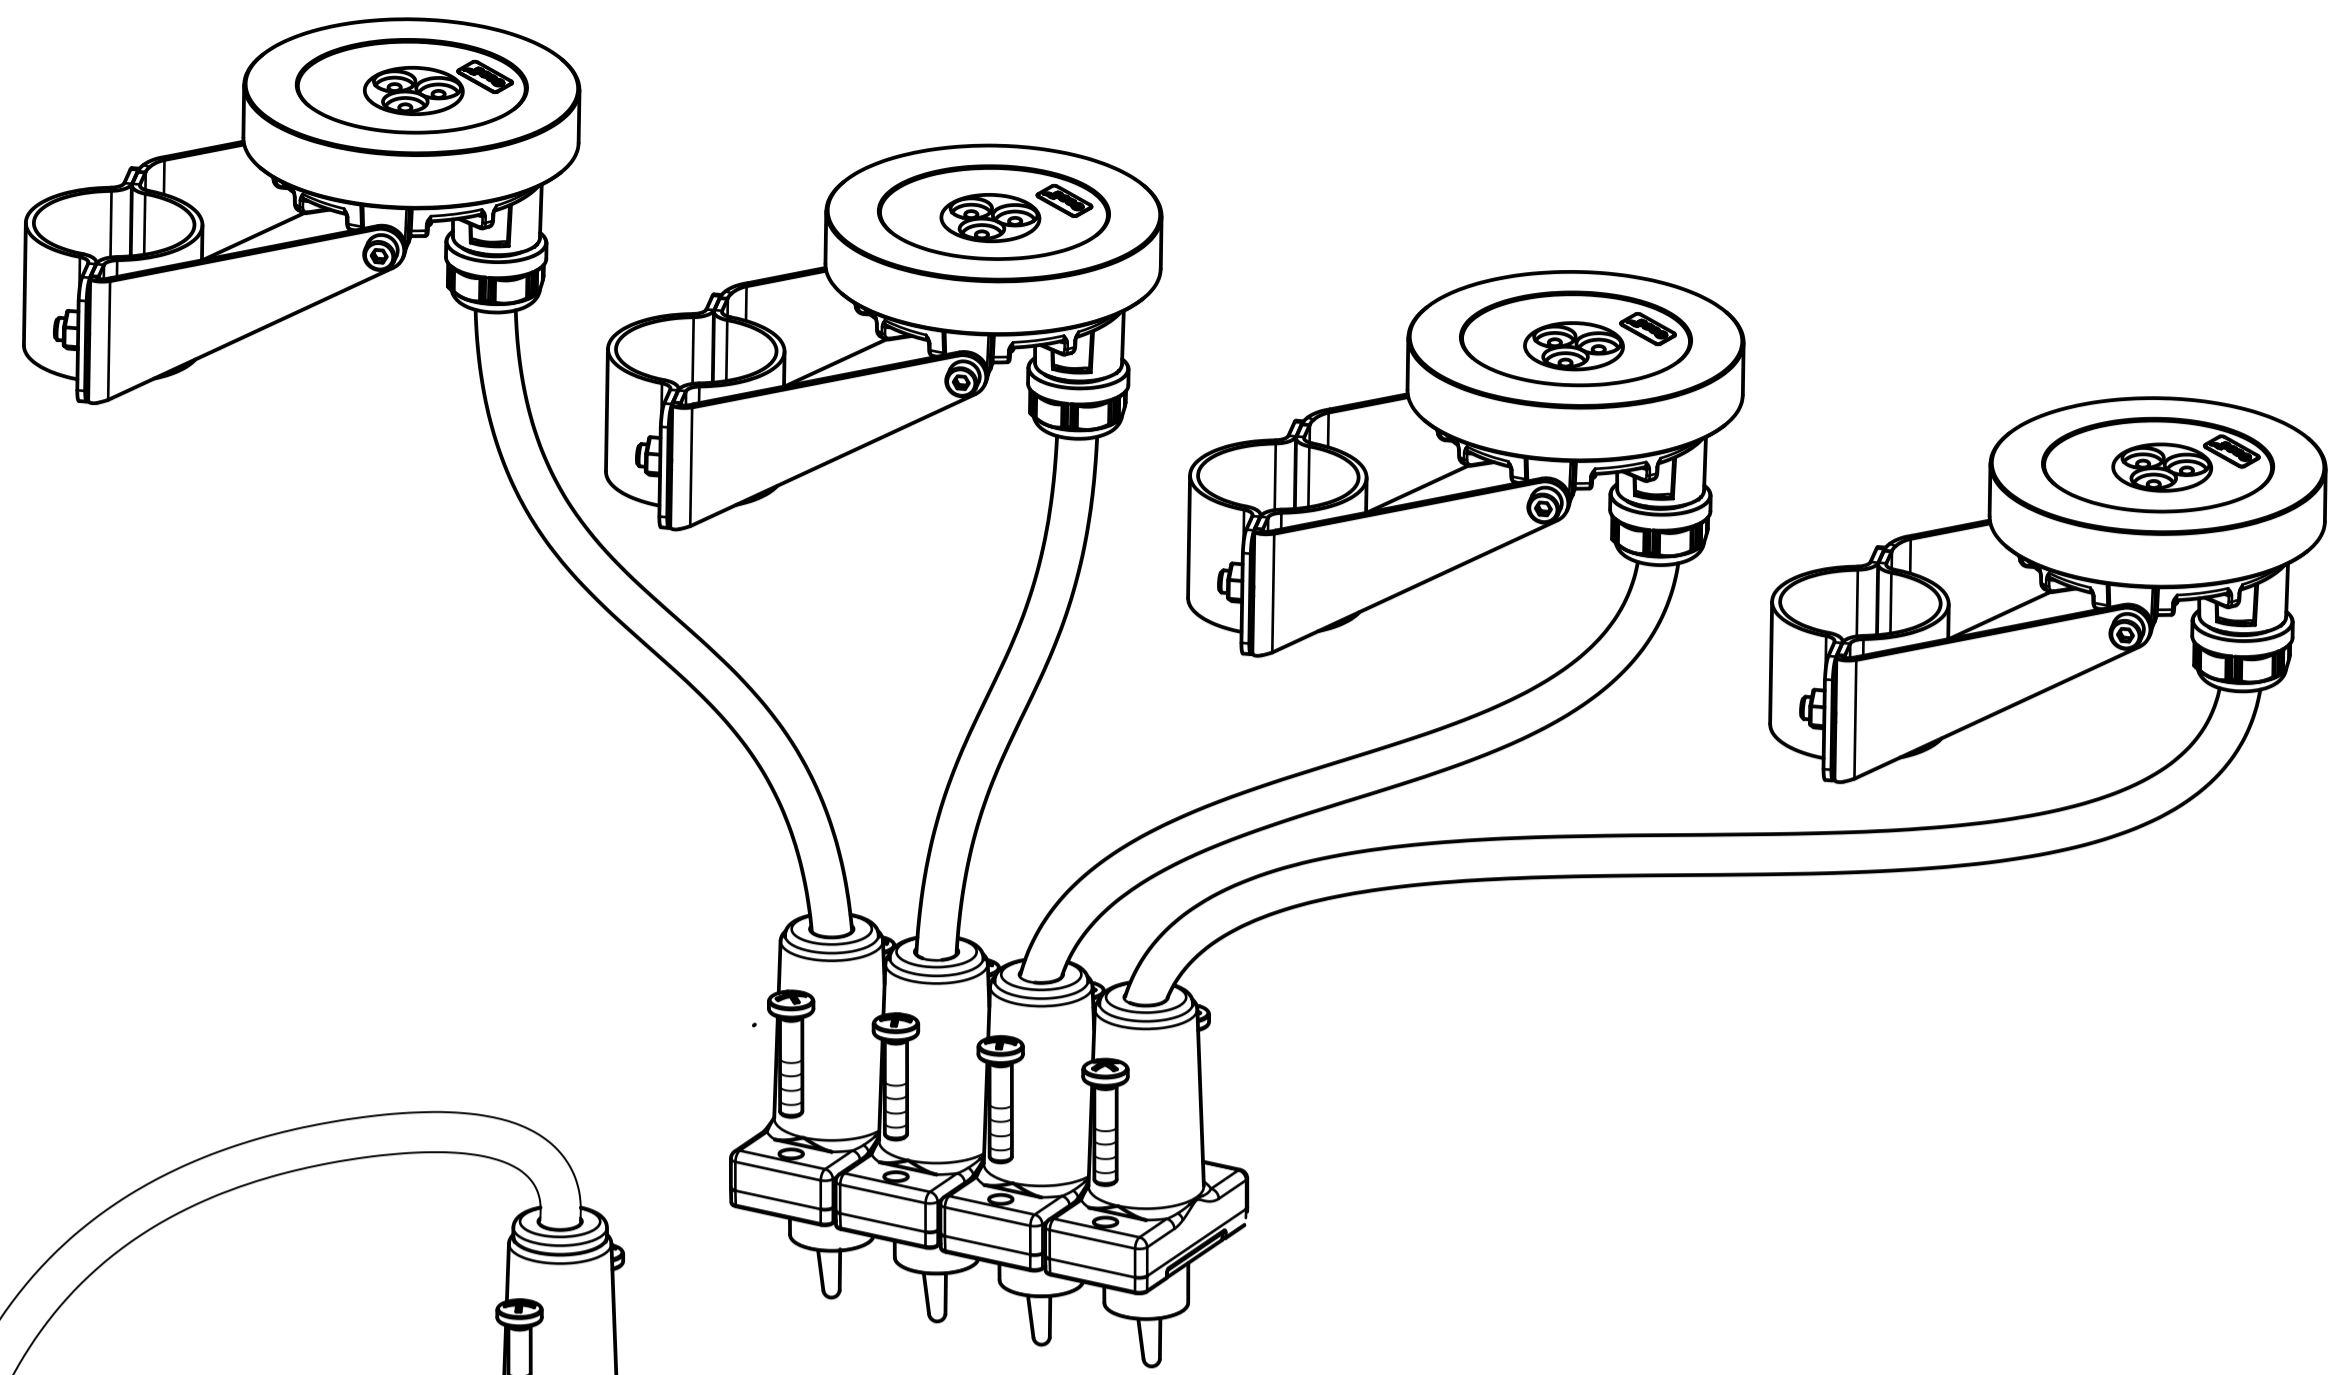

ProfiLux LED S W /01

Power connection Box 24V

ProfiLux LED S W /01

Underwater Power Supply
250/24V/01

Max. 1 connection box per line