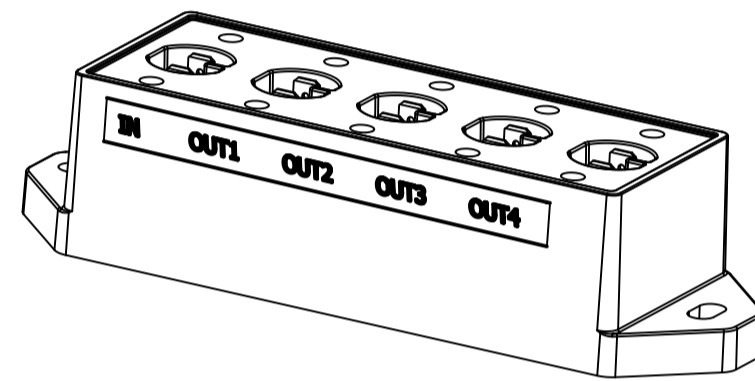

ProfiLux LED S W /01

Power connection Box 24V

ProfiLux LED S W /01

Underwater Power Supply
250/24V/01

Max. 1 connection box per line