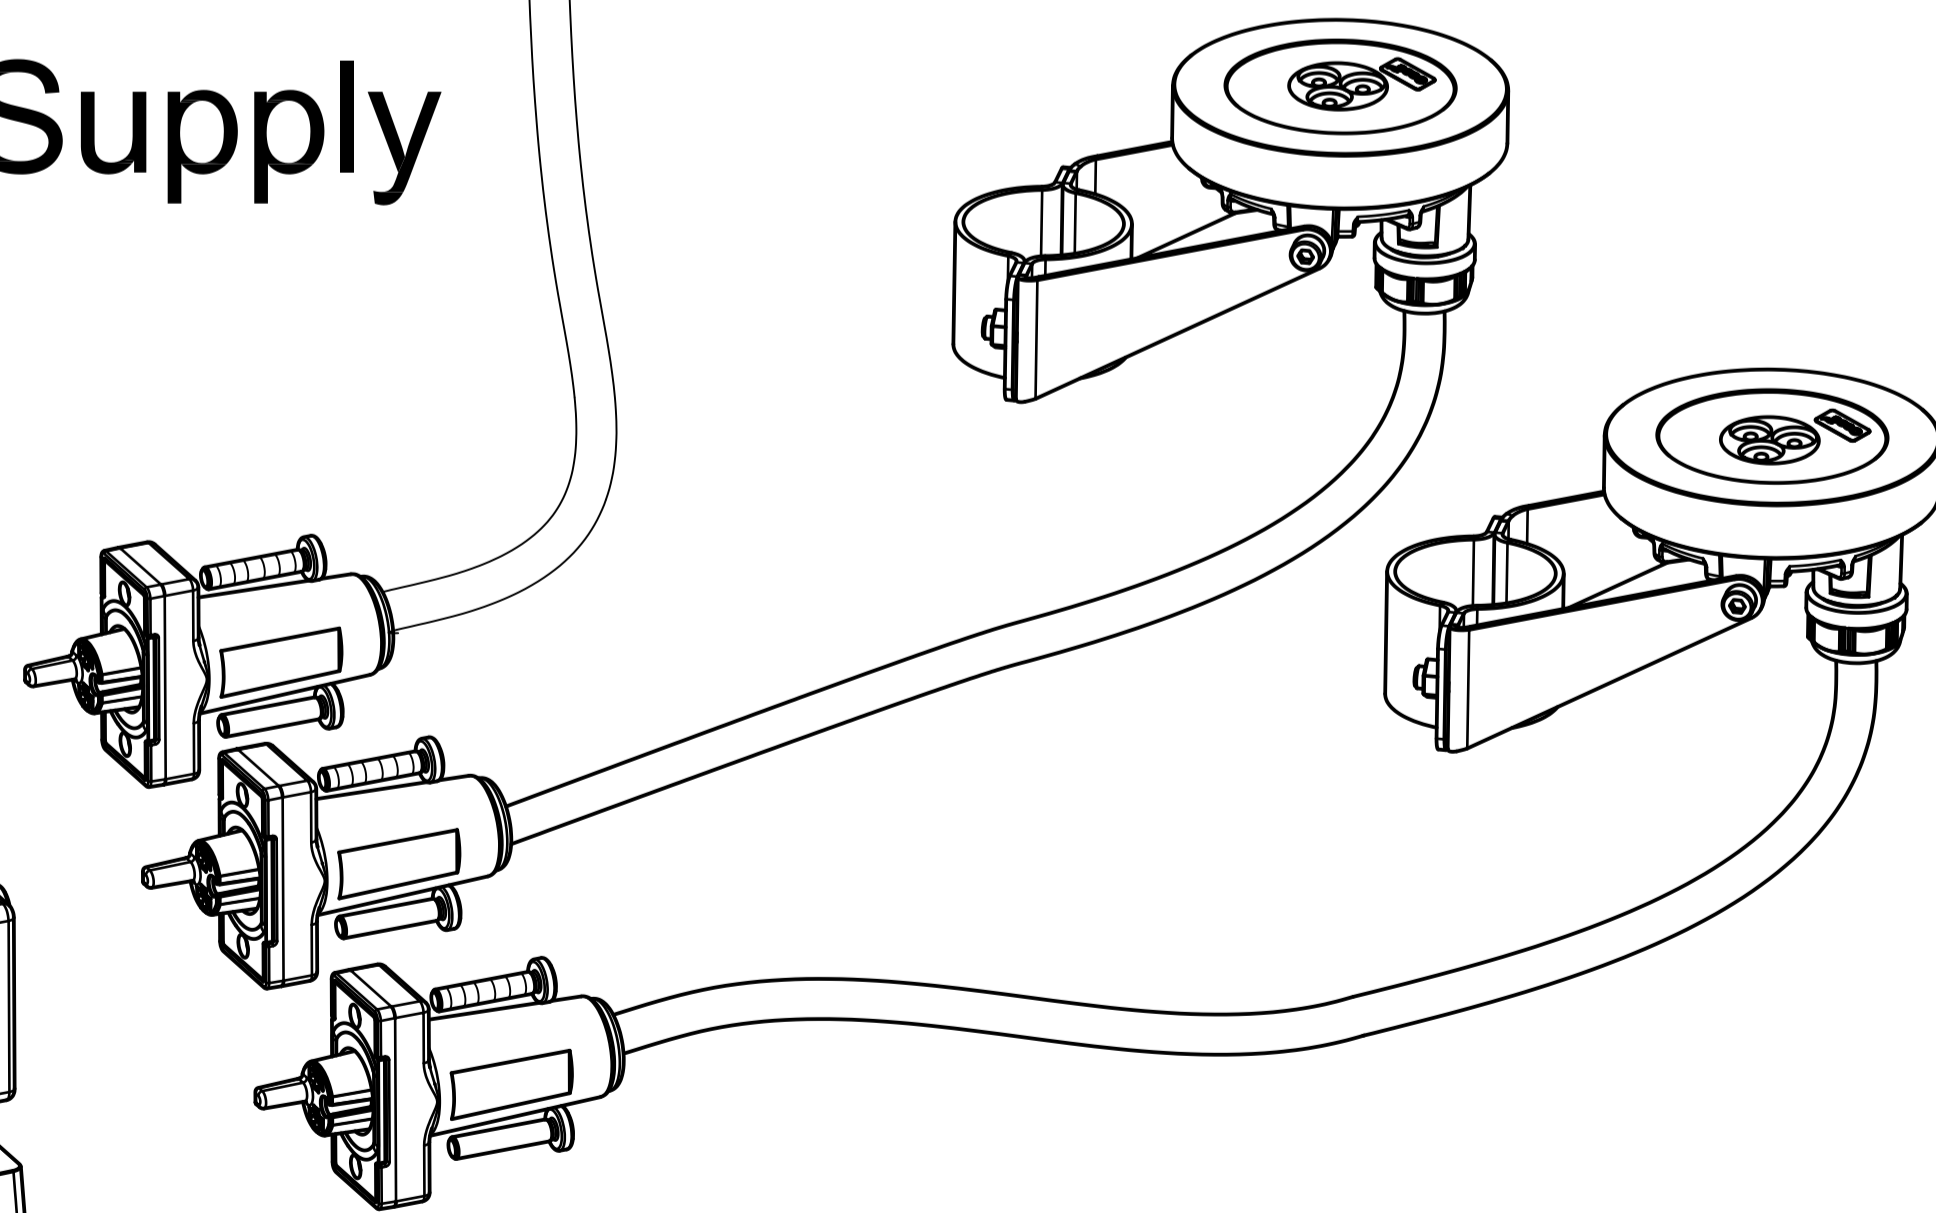

ProfiLux LED S W /01

Power connection Box 24V

ProfiLux LED S W /01

Underwater Power Supply
250/24V/01

Max. 1 connection box per line