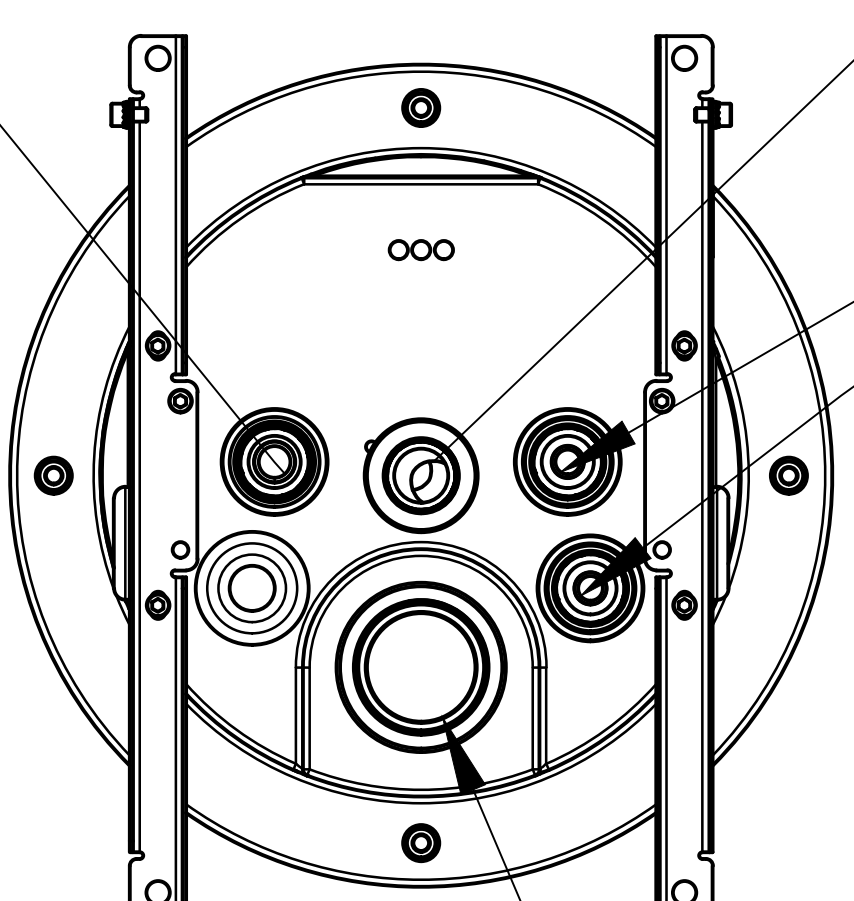

Cable Conduit DMX: NPT 1in -OD 40 - Cable gland M16

Water supply NPT 1 in

Water drain NPT 2 in - OD 75

Cable Conduit DMX 24 V NPT 1 in -OD 40 -cable gland M20